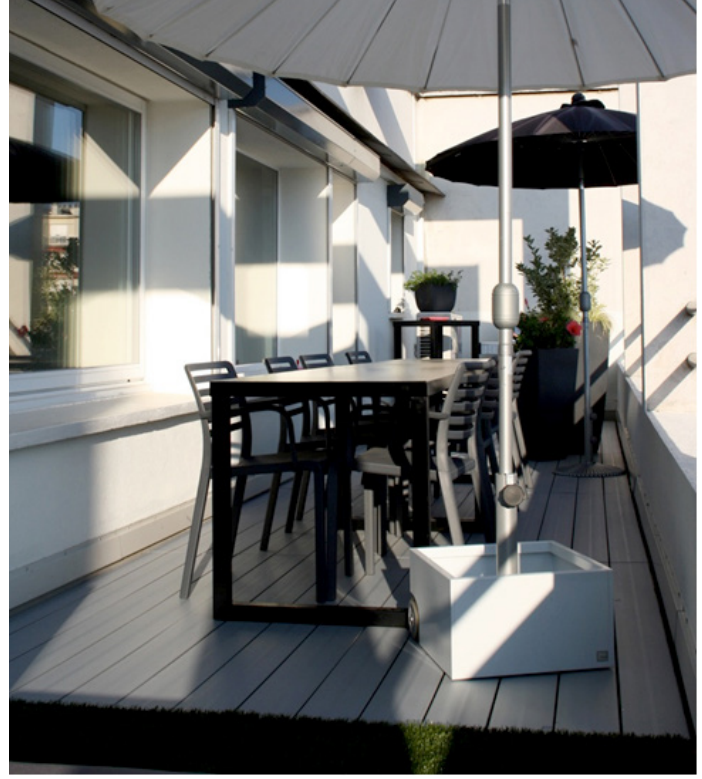

CONCEPT TERRASSE

**NOMAWOOD**

THE 100% SYNTHETIC PROFILE