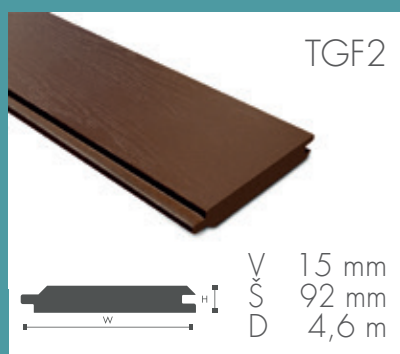

PRODUKTY

BARVY/FARBY/COLOURS

TGF2