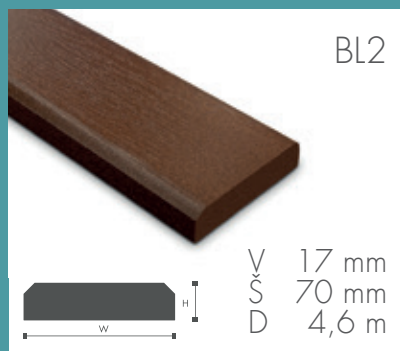

PRODUKTY

BARVY/FARBY/COLOURS

TGF2