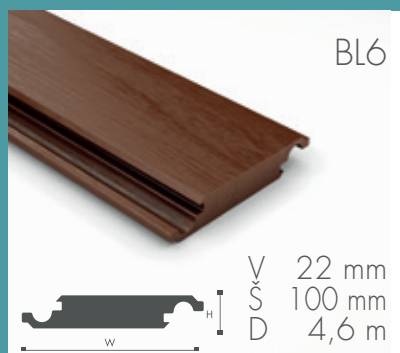

PRODUKTY

BARVY/FARBY/COLOURS

TGF2